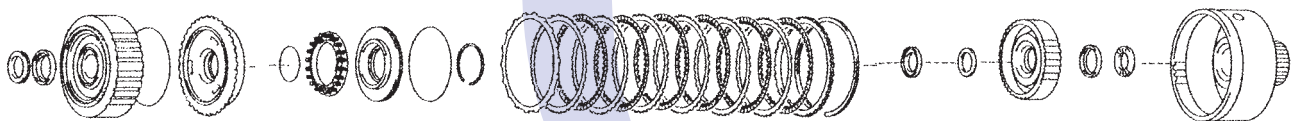

TR-80SD (VW 0C8) 8 Speed AWD (Electronic Control) (VW Touareg, Porsche Cayenne, Audi Q7)

AUTOMATIC CHOICE

THE AUTOMATIC TRANSMISSION PARTS WAREHOUSE

A

Oil Pump Assy

B

'B1' Brake (2nd & 7th)

C

'C3' Clutch (3rd & 7th)

D

'C4' Clutch (Rev, 4th & 6th)

E

Front Planetary Assembly

F

'C1' Clutch (1st, 2nd, 3rd, 4th & 5th)

G