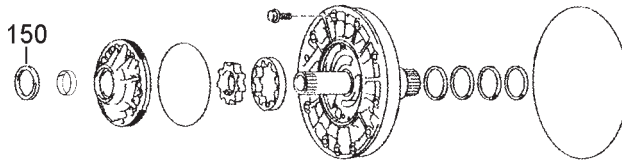

TR-80SD (VW 0C8) 8 Speed AWD (Electronic Control) (VW Touareg, Porsche Cayenne, Audi Q7)

AUTOMATIC CHOICE

THE AUTOMATIC TRANSMISSION PARTS WAREHOUSE

A

Oil Pump Assy

B

'B1' Brake (2nd & 7th)

C