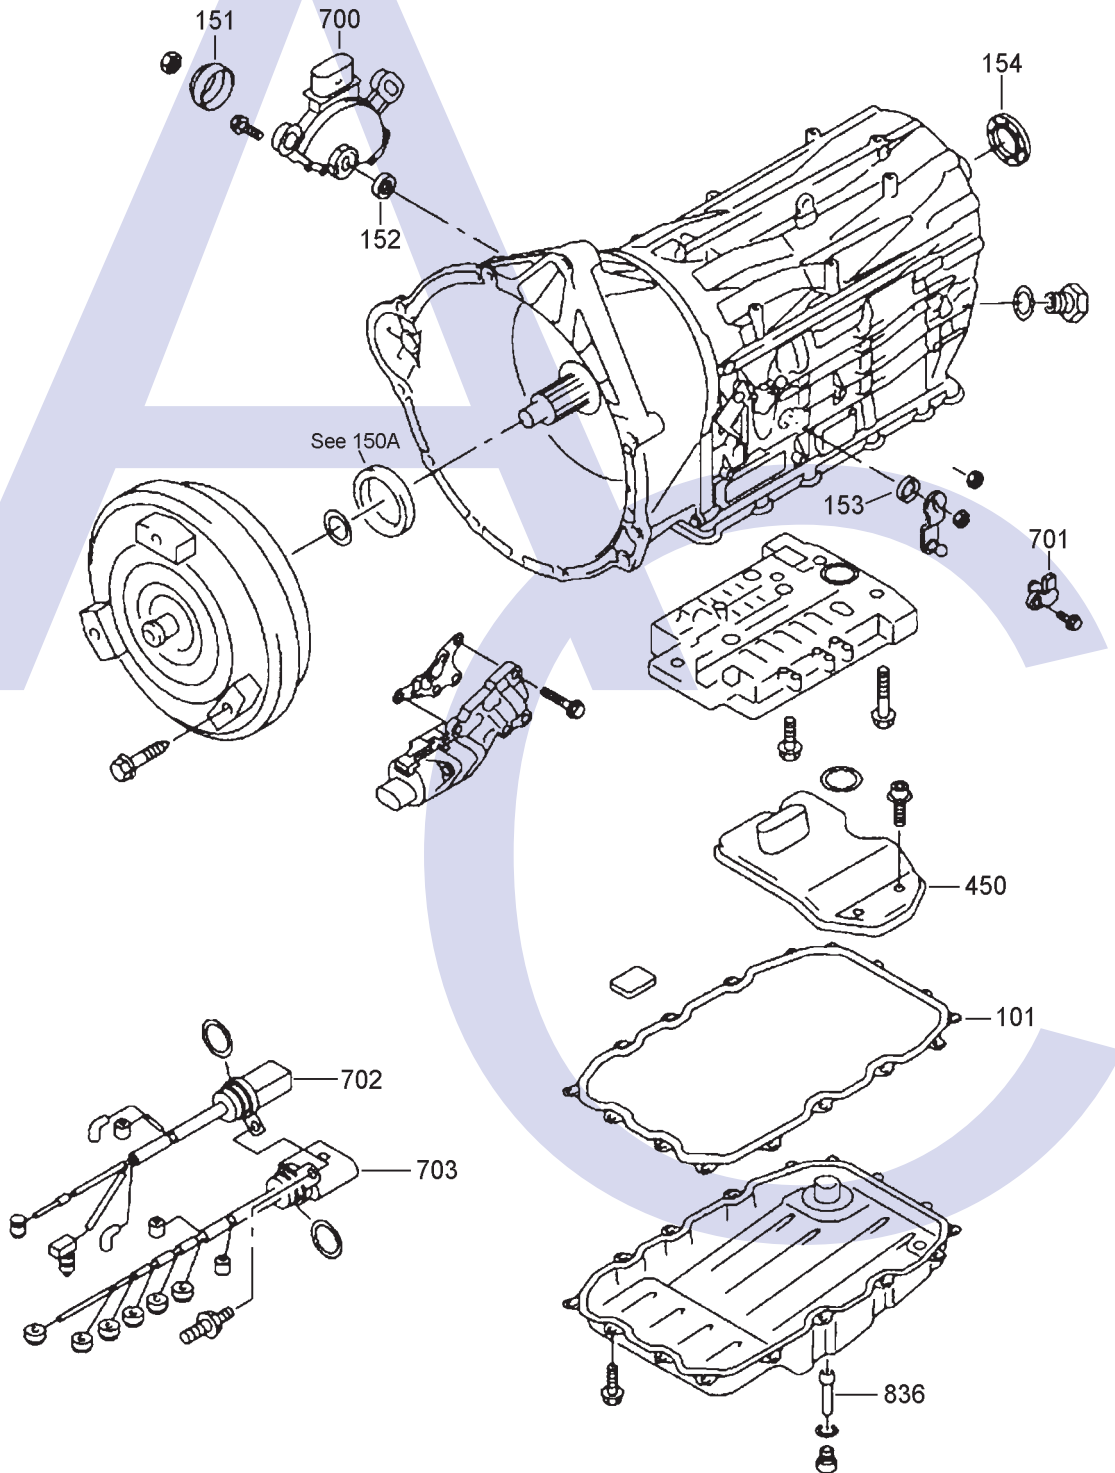

TR-80SD (VW 0C8) 8 Speed AWD (Electronic Control) (VW Touareg, Porsche Cayenne, Audi Q7)

AUTOMATIC CHOICE

THE AUTOMATIC TRANSMISSION PARTS WAREHOUSE

A

Oil Pump Assy

B

'B1' Brake (2nd & 7th)

C

THE AUTOMATIC TRANSMISSION PARTS WAREHOUSE

J

Output Shaft & 'B2' Brake Piston Assembly

K

Main Casing, Filter, Oil Pan, Valve Body, Sensors & Loom

TR-80SD (VW 0C8) 8 Speed AWD (Electronic Control) (VW Touareg, Porsche Cayenne, Audi Q7)

AUTOMATIC CHOICE

THE AUTOMATIC TRANSMISSION PARTS WAREHOUSE

ILL NO.	DESCRIPTION	YEARS	QTY	PART NO
KITS				
GASKETS				
101K	Pan Gasket (OEM).....	11-ON	1	0C8.GAS01
RUBBER COMPONENTS				
METAL CLAD SEALS				
150A	Converter to Pump (66mm x 42mm x 8mm).....	11-ON	1	0C8.MCS01
151K	Protective Cap, Range Switch..	11-ON	1	0C8.CAP01
152K	Selector Shaft Right Hand (OEM) (22mm x 11mm x 7mm).....	11-ON	1	TR60.MCS05
153K	Selector Shaft Left Hand (OEM) (22mm x 11mm x 7mm).....	11-ON	1	TR60.MCS05
154K	Rear Output Seal (41mm x 72mm x 11mm).....	11-ON	1	TR60.MCS04
MOULDED PISTONS				
SEALING RINGS				
FRICTION PLATES				
STEEL PLATES				
PRESSURE PLATES				
SPRINGS & CIRCLIPS				
FILTERS				
450K	Oil Filter, VW Touareg (OEM) ...	11-ON	1	0C8.FIL01

ILL NO.	DESCRIPTION	YEARS	QTY	PART NO
BANDS				
BUSHINGS				
THRUST WASHERS & BEARINGS				
ELECTRICAL COMPONENTS				
700K	Range Switch, VW Touareg.....	11-ON	1	0C8.ELE01
701K	Sensor, Output Speed (OSS) (VW Touareg).....	11-ON	1	0C8.ELE02
702K	Loom, transmission Sensor (8 Pin).....	11-ON	1	0C8.ELE03
703K	Loom, Solenoid Wiring (14 Pin).....	11-ON	1	0C8.ELE04
VALVE BODY PARTS				
HARD PARTS				
836K	Tube, Oil Level (18.3mm) Box Codes: LUA, NNP	11-ON	1	0C8.TU01
836K	Tube, Oil Level (35.6mm) Box Codes: LSG, MHC, MHP, LSK, LZQ, MYW, MYX, MHN, LSH, NAB, NAE, NAC	11-ON	1	0C8.TU02
SPECIAL ITEMS				
TOOLS & MANUALS				