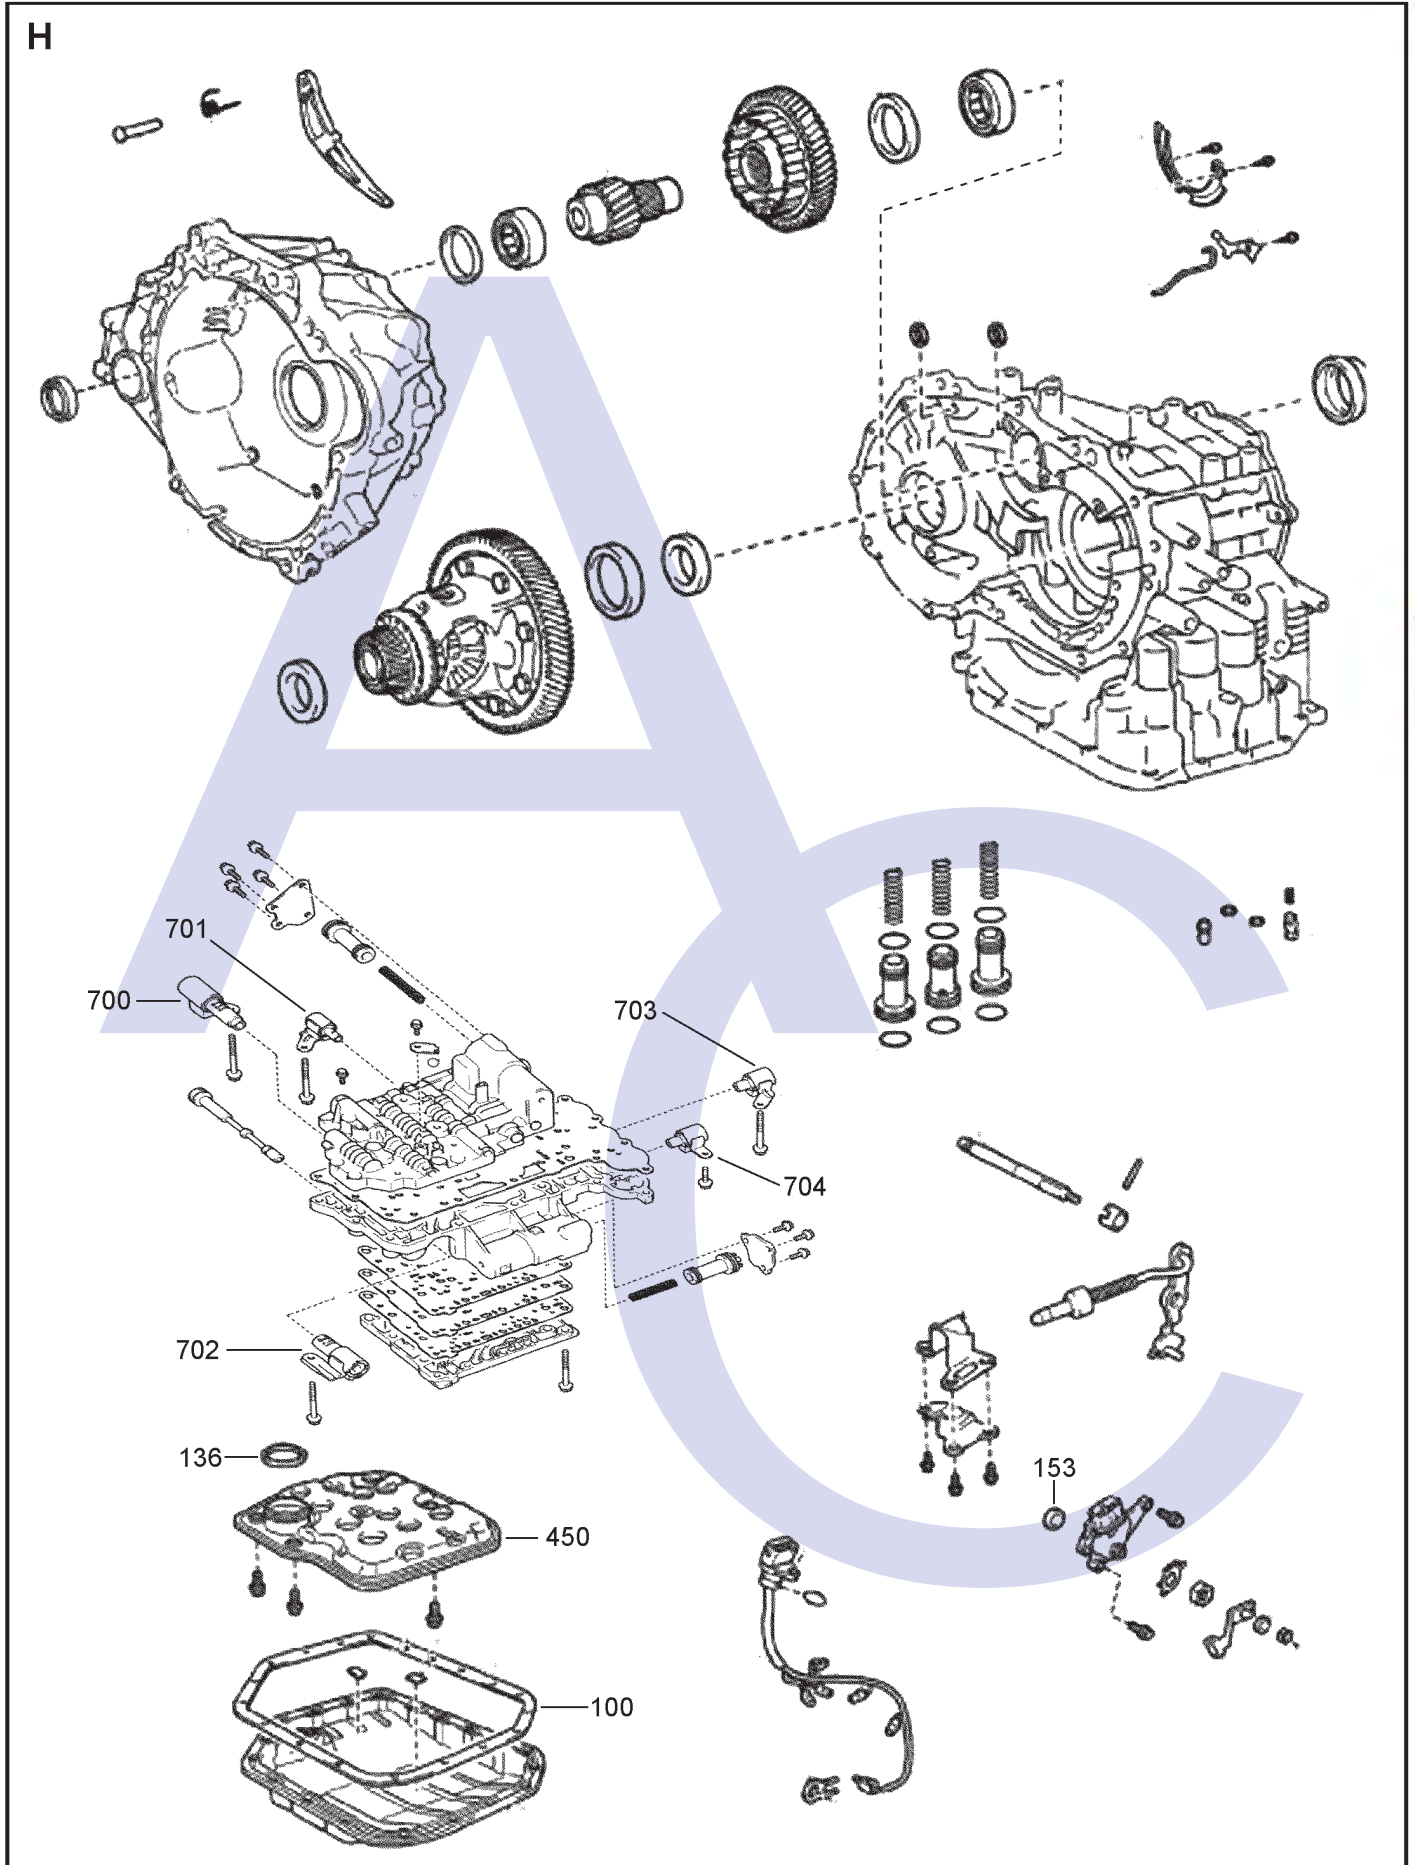

TOYOTA U340E, U341E & U341F

4 SPEED FWD (Electronic Control)

AUTOMATIC CHOICE

THE AUTOMATIC TRANSMISSION PARTS WAREHOUSE

ILL NO.	DESCRIPTION	YEARS	QTY	PART NO
KITS				
Kit	Overhaul (Transtec)	00-ON	1	U340.OHK01
Kit	Overhaul (Precision) (With Pistons)	00-ON	1	U340.OHK51
GASKETS				
100H	Oil Pan	00-ON	1	U340.GAS01
RUBBER COMPONENTS				
120A	'O' Ring, Pump to Converter Housing	00-ON	1	U140.OR01
136H	'O' Ring, Filter to V. Body	00-ON	1	U140.OR02
METAL CLAD SEALS				
150A	Oil Pump/T. Converter	00-ON	1	BW55.MCS01
153H	Manual Shaft Seal	00-ON	1	A130.MCS03
NI	Drive Shaft Some Applications (64mm x 41mm x 9mm)	00-ON	AR	U240.MCS02
NI	Drive Shaft Some Applications (68mm x 51mm x 9mm)	00-ON	AR	U240.MCS03
MOULDED PISTONS				
Kit	Moulded Piston Kit	00-07	1	U340.PISKIT
171B	Forward Clutch Outer	00-ON	1	U340.PIS01
175G	Reverse Clutch	00-ON	1	U340.PIS02
SEALING RINGS				
FRICTION PLATES				
Kit	Friction Plate (Alto)	00-ON	1	U340.FRK51
250B	Forward Clutch (129.5mm OD x 1.80mm x 40T)	00-ON	4	U340.FRP01
251C	Low & Reverse Brake (153mm OD x 1.80mm x 43T)	00-ON	4	U340.FRP02
252D	2nd Brake (161mm OD x 1.80mm x 32T)	00-ON	3-4	U340.FRP03
253E	2nd Coast + OD Brake (161mm OD x 1.80mm x 40T)	00-ON	2	U340.FRP06
254F	Reverse Clutch (116mm OD x 1.85mm x 32T)	00-ON	2-3	U340.FRP04
255F	Direct Clutch (111mm OD x 1.80mm x 40T)	00-ON	3	U340.FRP05
STEEL PLATES				
Kit	Steel Plate (Alto)	00-ON	1	U340.STK51
300B	Forward Clutch (108mm ID x 1.88mm x 30T)	00-ON	4	U340.STP01
301C	Low & Reverse Brake (137mm ID x 1.77mm x 13T)	00-ON	4	U340.STP02
302D	2nd Brake (U340E only) (143.5mm ID x 3.00mm x 13T)	00-ON	3	U340.STP07
302D	2nd Brake (U341E only) (143.5mm ID x 2.00mm x 13T)	00-ON	3	U340.STP03
303E	2nd Coast + OD Brake (143mm ID x 3.00mm x 15T)	00-ON	2	U340.STP06
304F	Reverse Clutch (98mm ID x 1.77mm x 30T)	00-ON	2-3	U340.STP04
305F	Direct Clutch (86mm ID x 3.00mm x 30T)	00-ON	3	U340.STP05