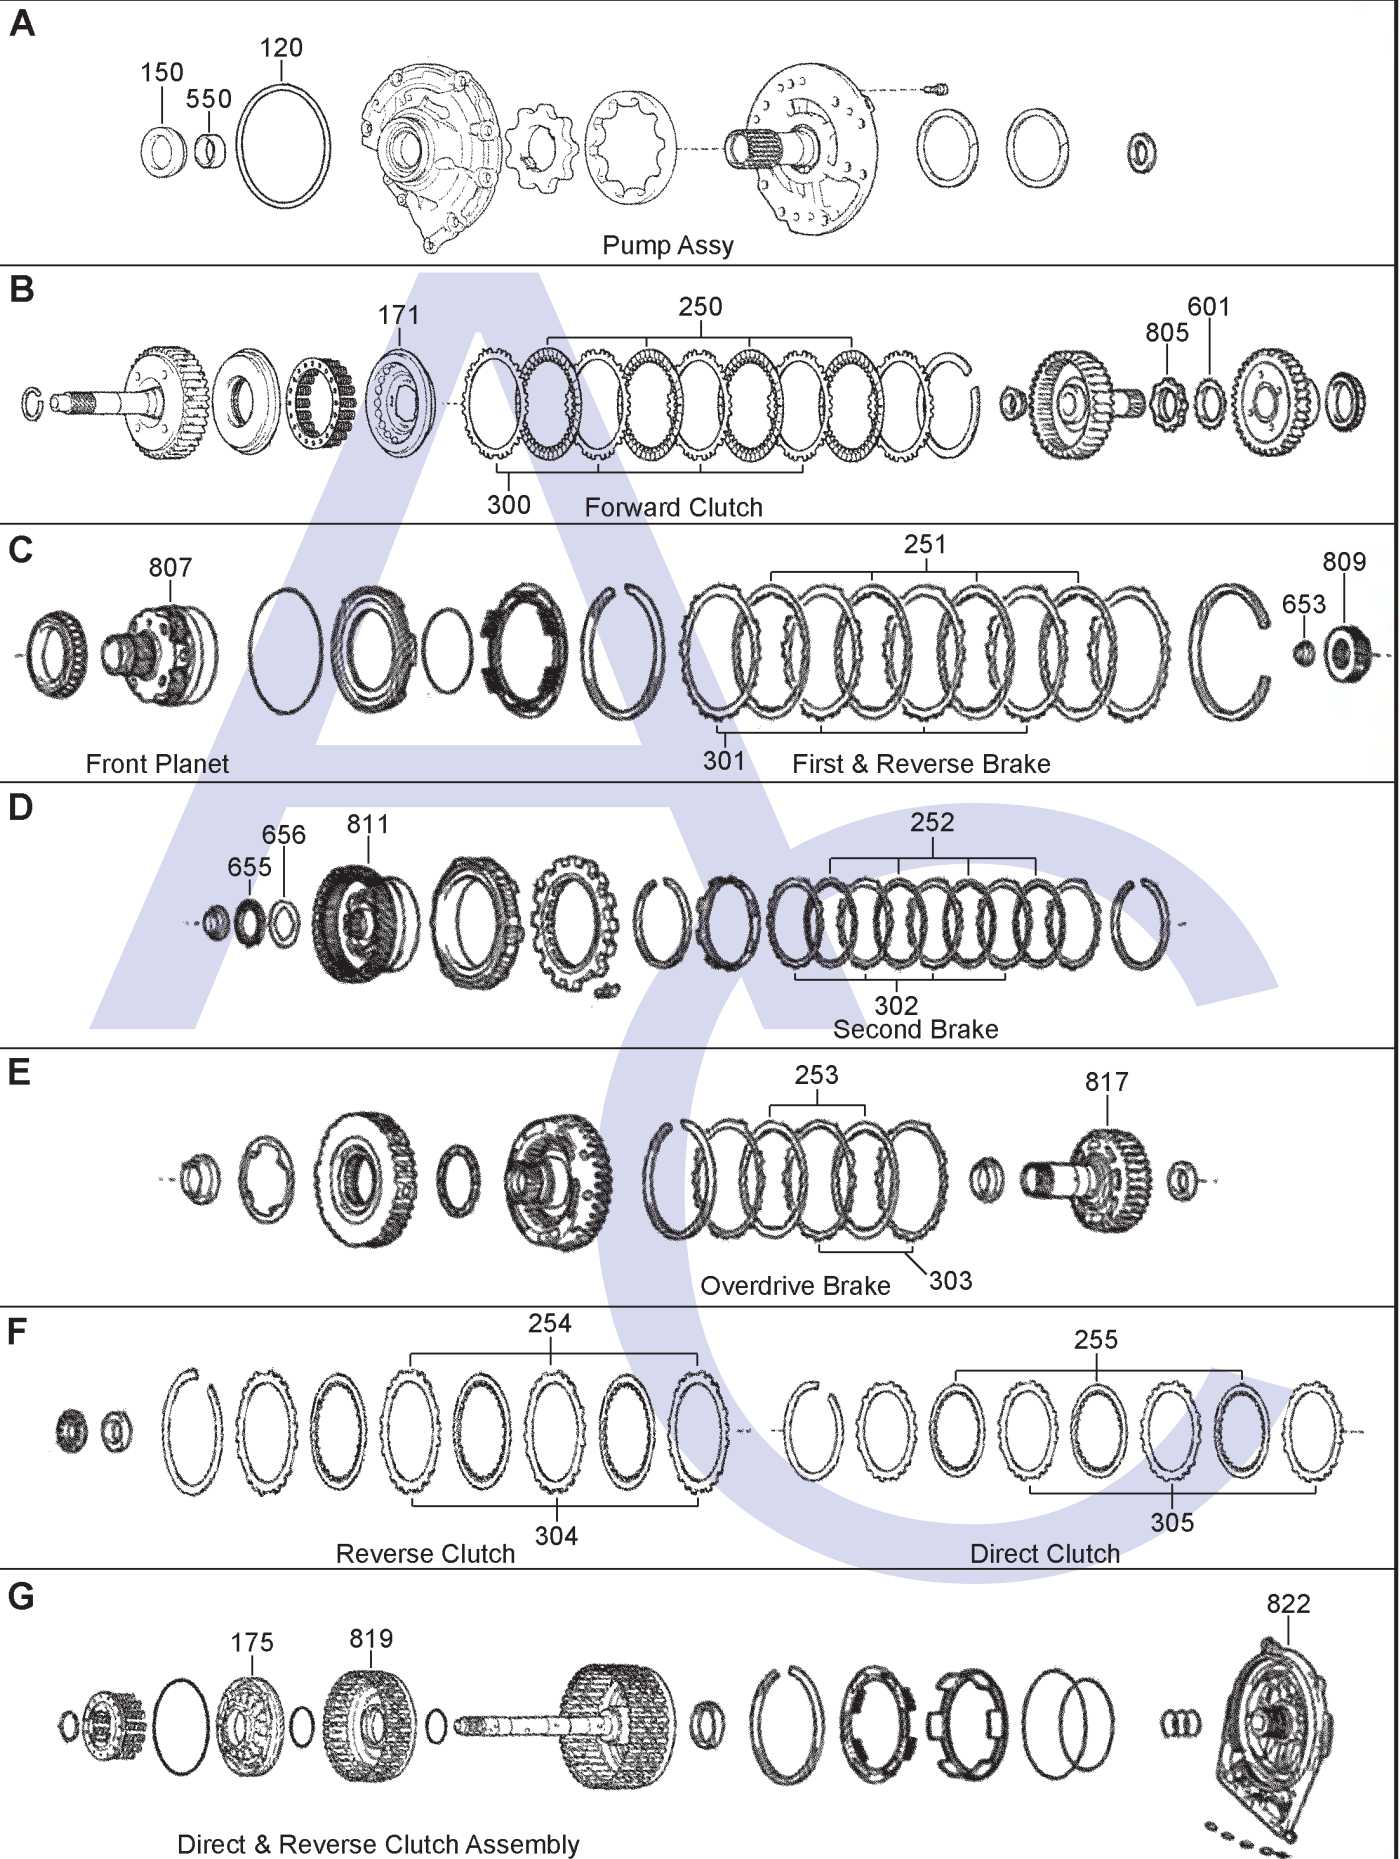

TOYOTA U340E, U341E & U341F

4 SPEED FWD (Electronic Control)

AUTOMATIC CHOICE

THE AUTOMATIC TRANSMISSION PARTS WAREHOUSE