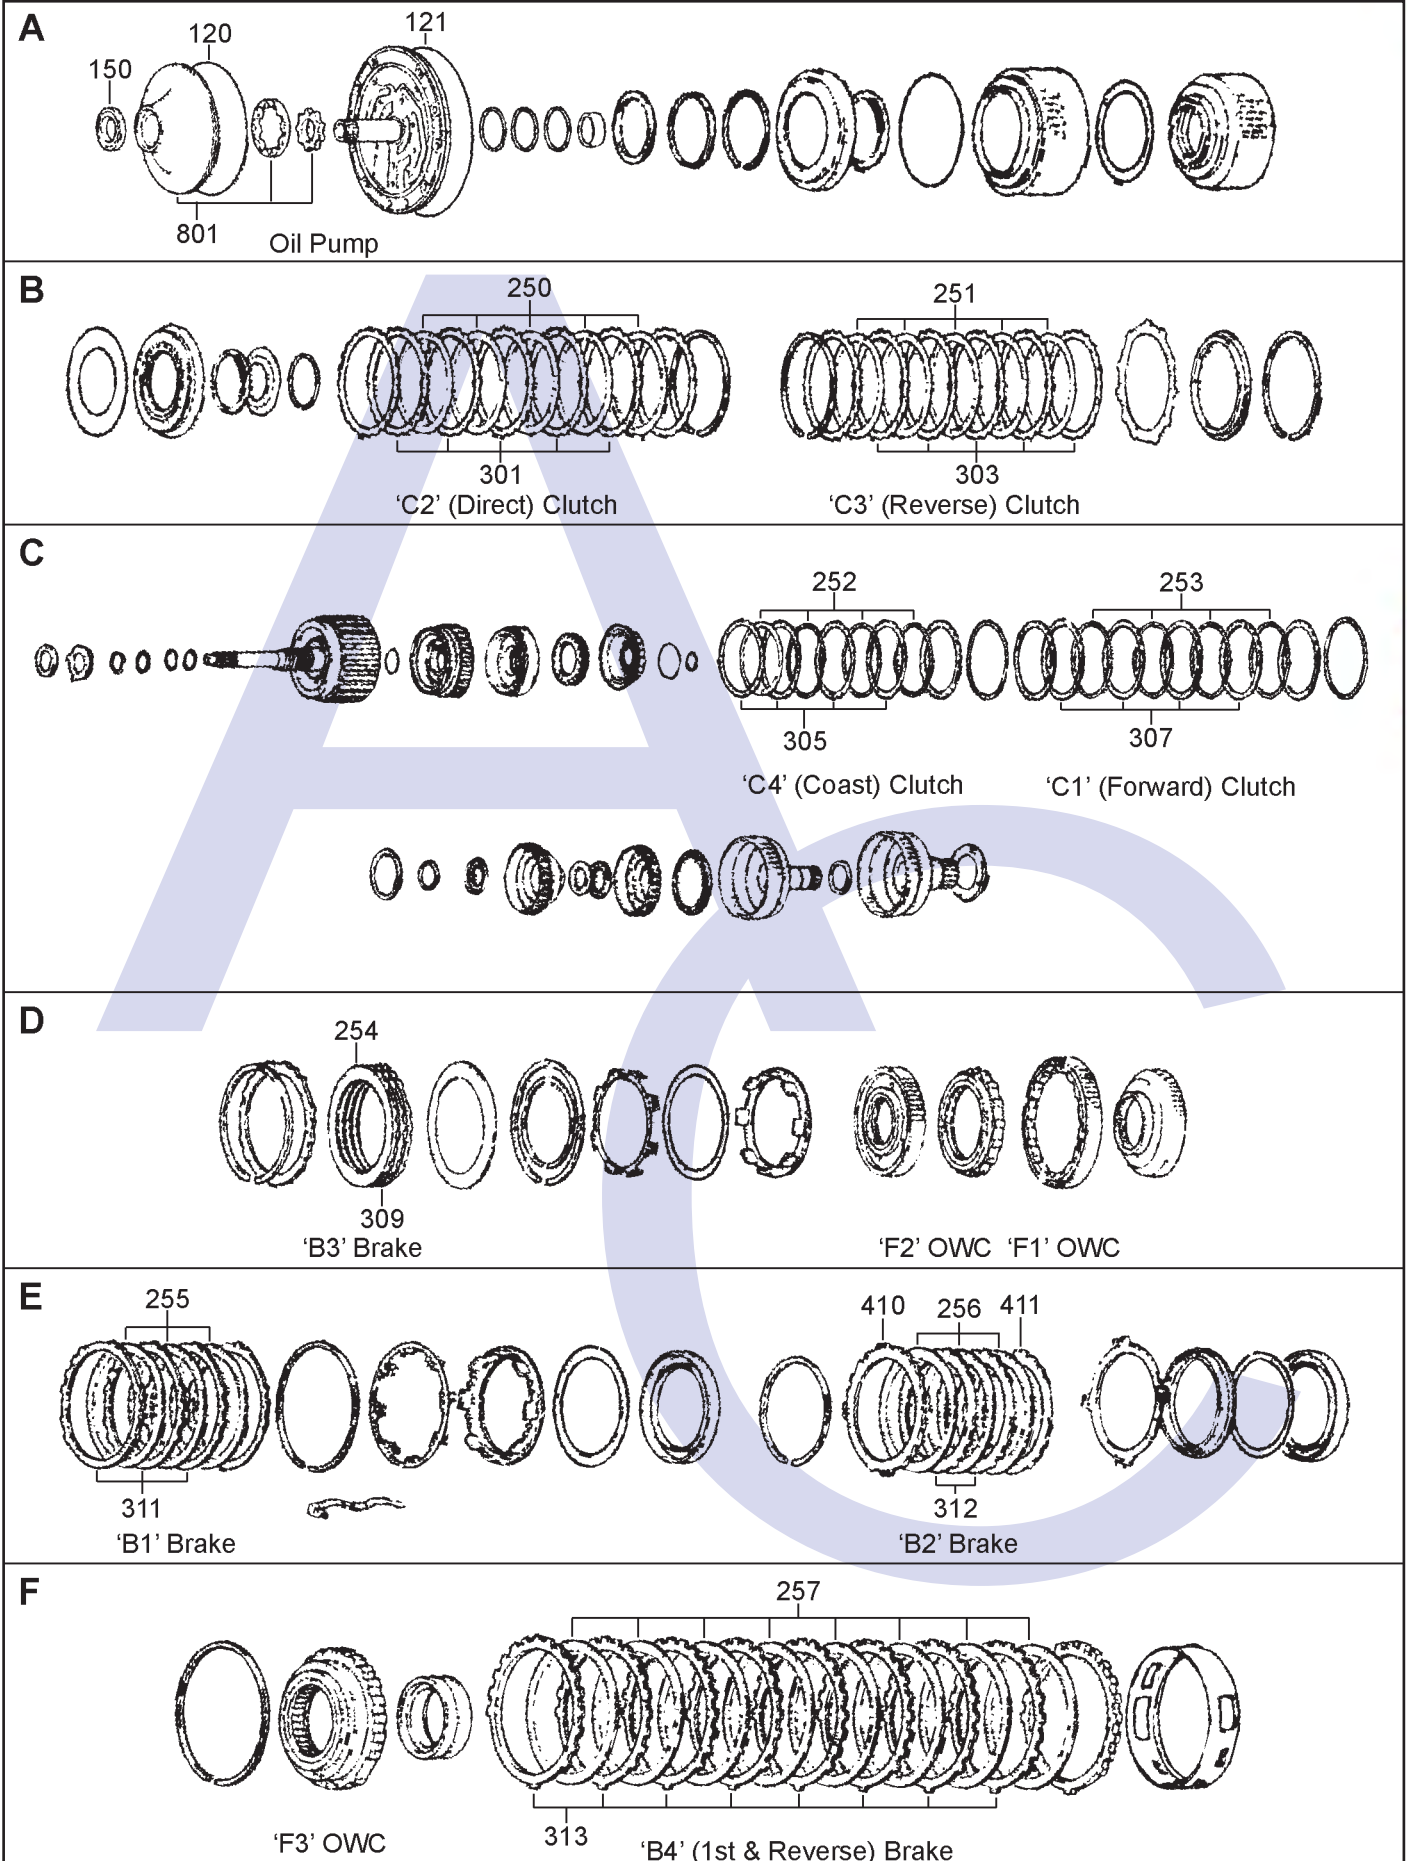

A960E (Lexus GS300, IS250, 2006-08)

6 Speed RWD (Electronic Control)

AUTOMATIC CHOICE

THE AUTOMATIC TRANSMISSION PARTS WAREHOUSE