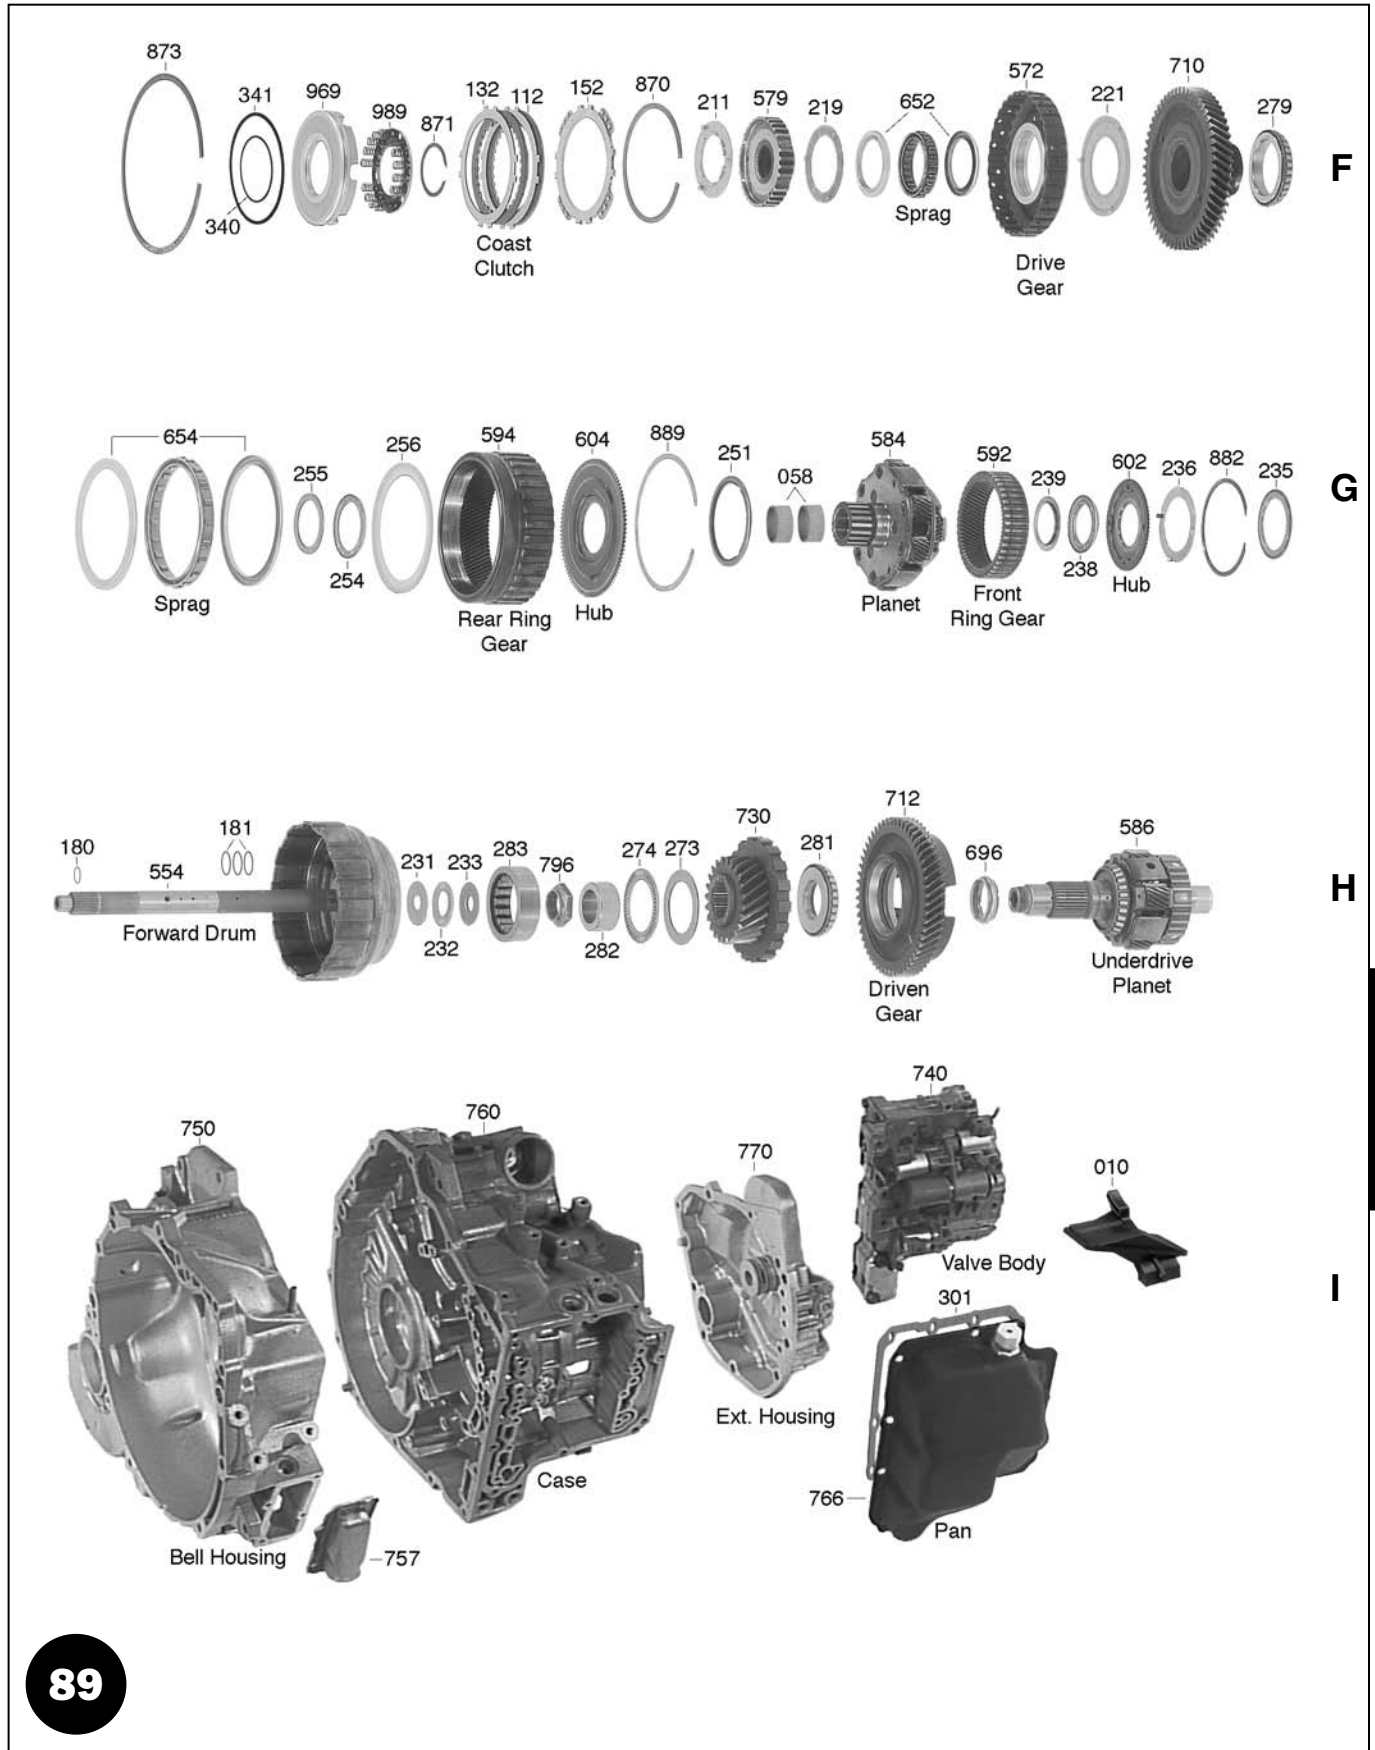

AW50-40LE (AF14-20) AW50-42LE/LM

AISIN WARNER

89010A
Filter Exc. Saab

89010B
Filter Saab

OPEL (Vectra, Astra, Calibra, Cavalier) - AW50-40LE/LM	89-Up
VOLVO (850, 700 Series)	89-Up
Suzuki Esteem, Baleno, Daihatsu Charade OPEL (Astra, Corsa, Tigra, Vectra) - AW60-40LE	93-Up
SAAB 9'3, 9'5 - AW5042LE/LM	98-Up

ILL.	DESCRIPTION	QTY.	YEAR	PART NO.	REFERENCE NO.
MASTER OVERHAUL KITS (WITH STEELS) (1)					
006E	50-40LE, 50-42LE (AF14-20)	1	89-98	89006AF	K3900A
006E	50-40LE, 50-42LE (AF14-20)	1	99-Up	89006BF	K3900B
LESS STEEL KITS (1)					
004E	50-40LE, 50-42LE (AF14-20)	1	89-98	89004AF	K3900A-LS
004E	50-40LE, 50-42LE (AF14-20)	1	99-Up	89004BF	K3900B-LS
<i>(1) To Service AW 5042LM, also order 89104B & 89106A frictions, 39124B steels.</i>					
OVERHAUL KITS (W/ RINGS & SEALS)					
002E	50-40LE, 50-42LE (AF14-20)	1	89-Up	89002AF	K39900A
FILTERS					
010I	Filter (Exc. 99-Up SAAB)	1	89-Up	89010A	39800
010I	Filter (99-Up SAAB)	1	99-Up	89010B	39800A
BANDS					
Prefix Key: B = Borg Warner, A = OEM (Exc. BW), N = All Other New, R = Relined					
022D	Intermediate	1	89-Up	89022A	39700
BUSHINGS					
030E	Bushing Kit	1	89-Up	89030A	K39901A
034A	Pump	1	89-Up	57034A	46001
METAL CLAD SEALS					
070A	Front Converter Housing	1	89-Up	57070A	46200B
076E	Axle (Volvo)	2	89-Up	89076	39201
076E	Axle (Opel, Saab)	2	89-Up	83076C	65201A
076E	Axle (Right Side) (Awd)	1	01-Up	89076A	39201H
FRICTION PLATES					
102D	Underdrive (C3) (4.260" OD)	3-4	89-98	89106	39102
102D	Underdrive (C3) (4.482" OD)	3-4	99-Up	89106A	39102A
104A	2nd Brake (B2) (.067")	3	89-98	89104	39100
104A	2nd Brake (B2) (.067") (50-42LE)	3-6	99-Up	89104A	39100A
104A	2nd Brake (B2) (.075") (50-42LM)	4	99-Up	89104B	39100B
106C	Direct (C2)	2-4	89-Up	89106	39102
108C	Forward (C1)	4	89-Up	89108	39106
112F	2nd Coast (B1)	4	89-Up	89106	39102
114B	Low Reverse (B3)	5-6	89-Up	89114	39104
STEEL PLATES					
122D	Underdrive (C3) (8T)	3	89-98	89132	39103
122D	Underdrive (C3) (18T) (.071")	4	99-Up	89126A	39109A
122D	Underdrive (C3) (18T) (.098")	3	99-Up	89132A	39103A
124A	2nd Brake (B2) (.071") (Large ID)	2	89-98	89124C	N/A
124A	2nd Brake (B2) (.071") (Large ID) (50-42LM)	2	99-Up	89124B	39101B
124A	2nd Brake (B2) (.098") (Small ID)	2	89-98	89124	39101
124A	2nd Brake (B2) (.098") (Small ID) (50-42LE)	2	99-Up	89124A	39101A